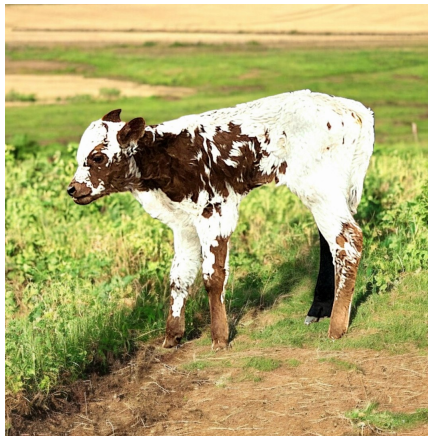

RLL Big River

Date of Birth: 12/27/2024
Registration 1: Pending

Courtesy of Ritchie Land & Livestock

RLL Big River