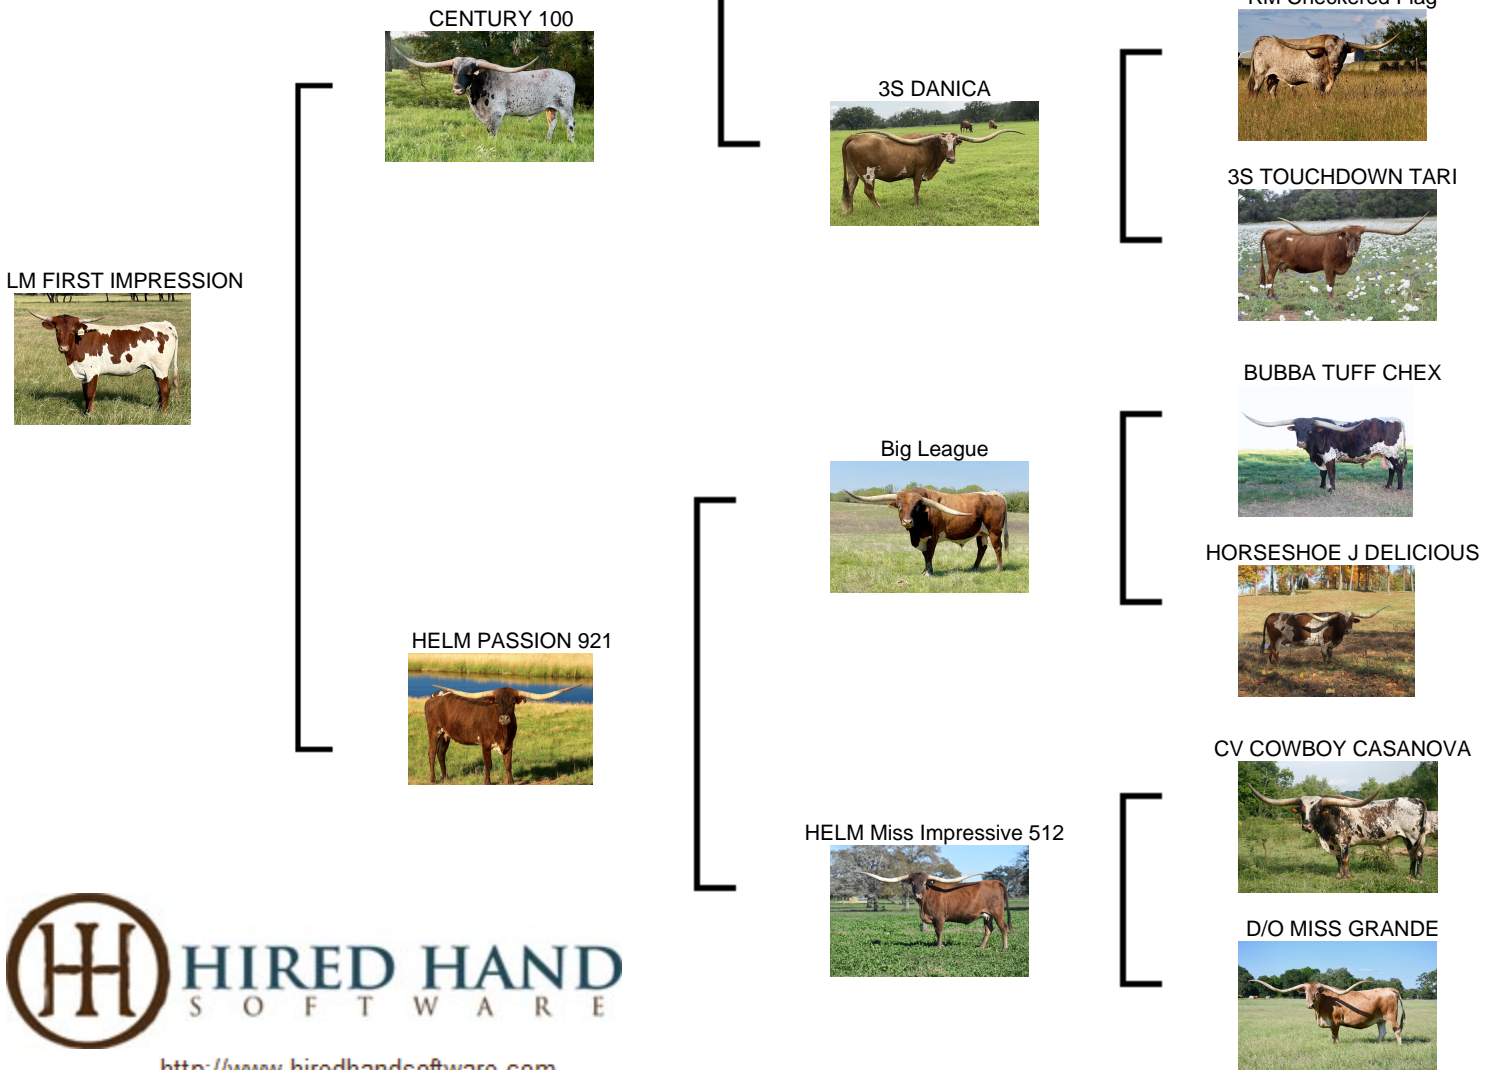

LM FIRST IMPRESSION

Date of Birth: 06/02/2023
Registration 1: Pending
Breeder: LM Longhorns
Owner: Ritchie Land & Livestock

Courtesy of LM Longhorns

I don't even know where to start on this Insanely cool Century 100 daughter. BY FAR this is the biggest pedigree in my herd. LM First Impression has 3 confirmed 100" tt cows, and another 3 95"+ tt animals. Cows like 3S DANICA, D/O Miss Grand, Helm Miss Impressive 512, JMK Flash of Bonai, 3S Touchdown Tari and Helm Passion 921 speckle this star studded pedigree. The cows in this pedigree are only half of the