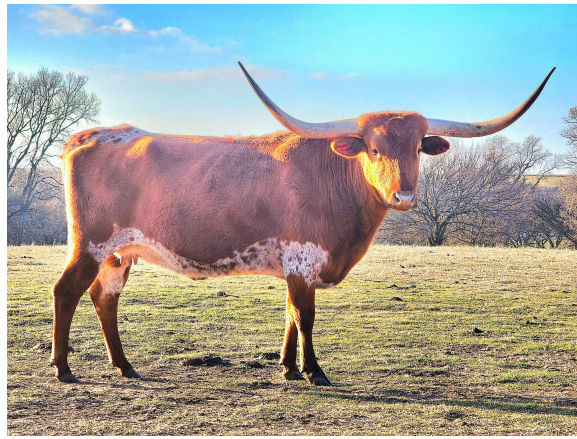

Pacific Sweetie

Date of Birth: 03/02/2021
 Registration 1: CI330748

Courtesy of Ritchie Land & Livestock

I have heard for years that you need to look at the sires' dam, that is what your heifers are going to look like. Well, have a looksee!!!! That is the living legend RC Pacific Mermaid. Over 100" of total horn, and producing multiple offspring over 90" tt. That is what is coursing through Pacific Sweeties' veins, and the topside of her pedigree. The bottom side is just as impressive. SDR Safari Sweet is an over 82" tt, large framed, mothering machine. She